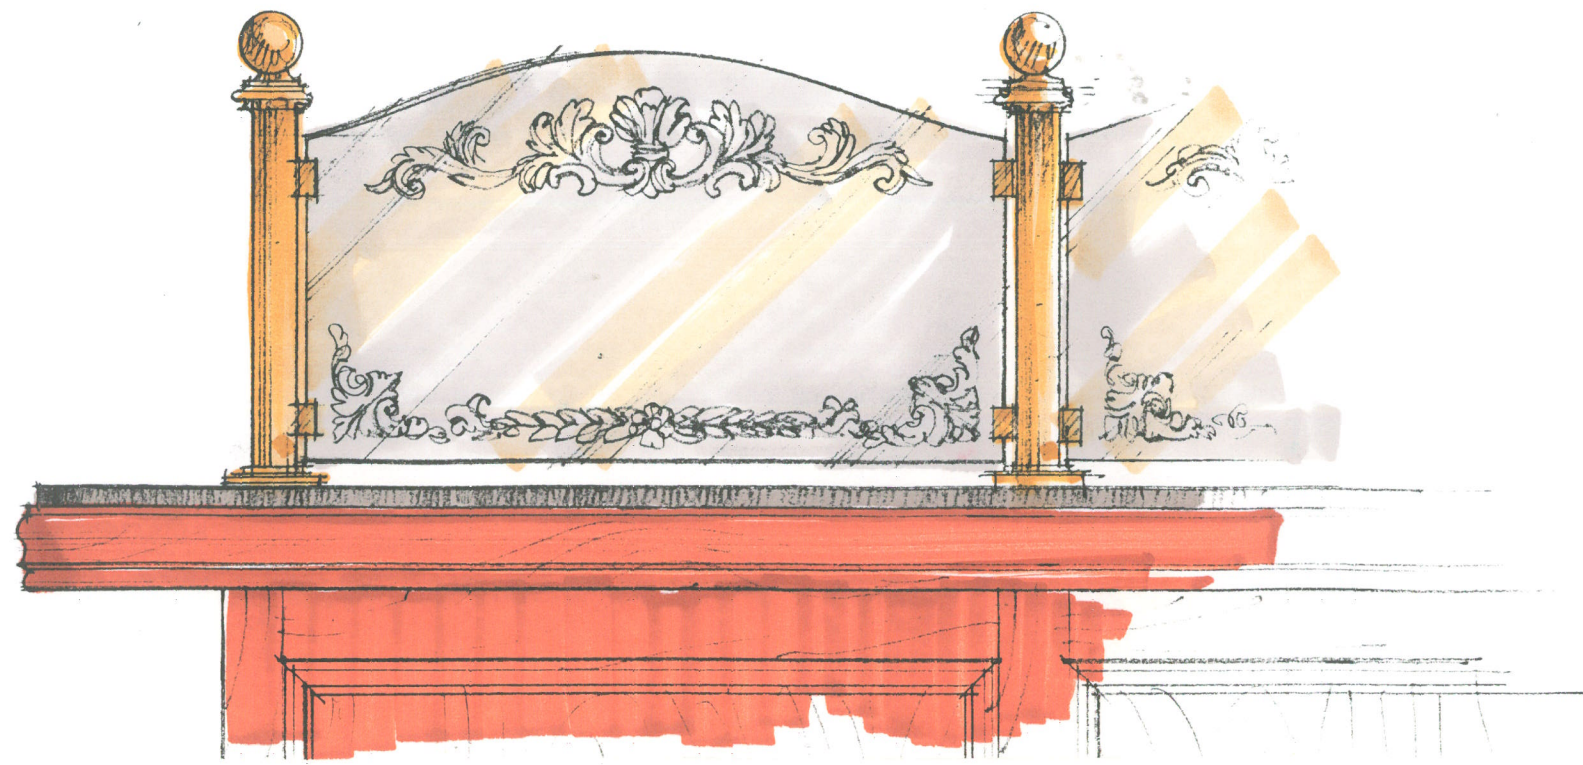

← ADD CROWN BRACKETS
AND CRESTINGS AS PER
SKETCHES
ALSO CHAIR RAIL

REPLACE CERAMIC TILE

SANDBLASTED TINTED
GLASS SCREEN WITH BRASS
POSTS TO CONCEAL EQUIPMENT
+ APPLIANCES

CLAD BAR COUNTER
WITH MAHOGANY VENEERED
PANELLING TO MATCH BAR
IN ADJOINING PUB

ADD BARSTOOLS