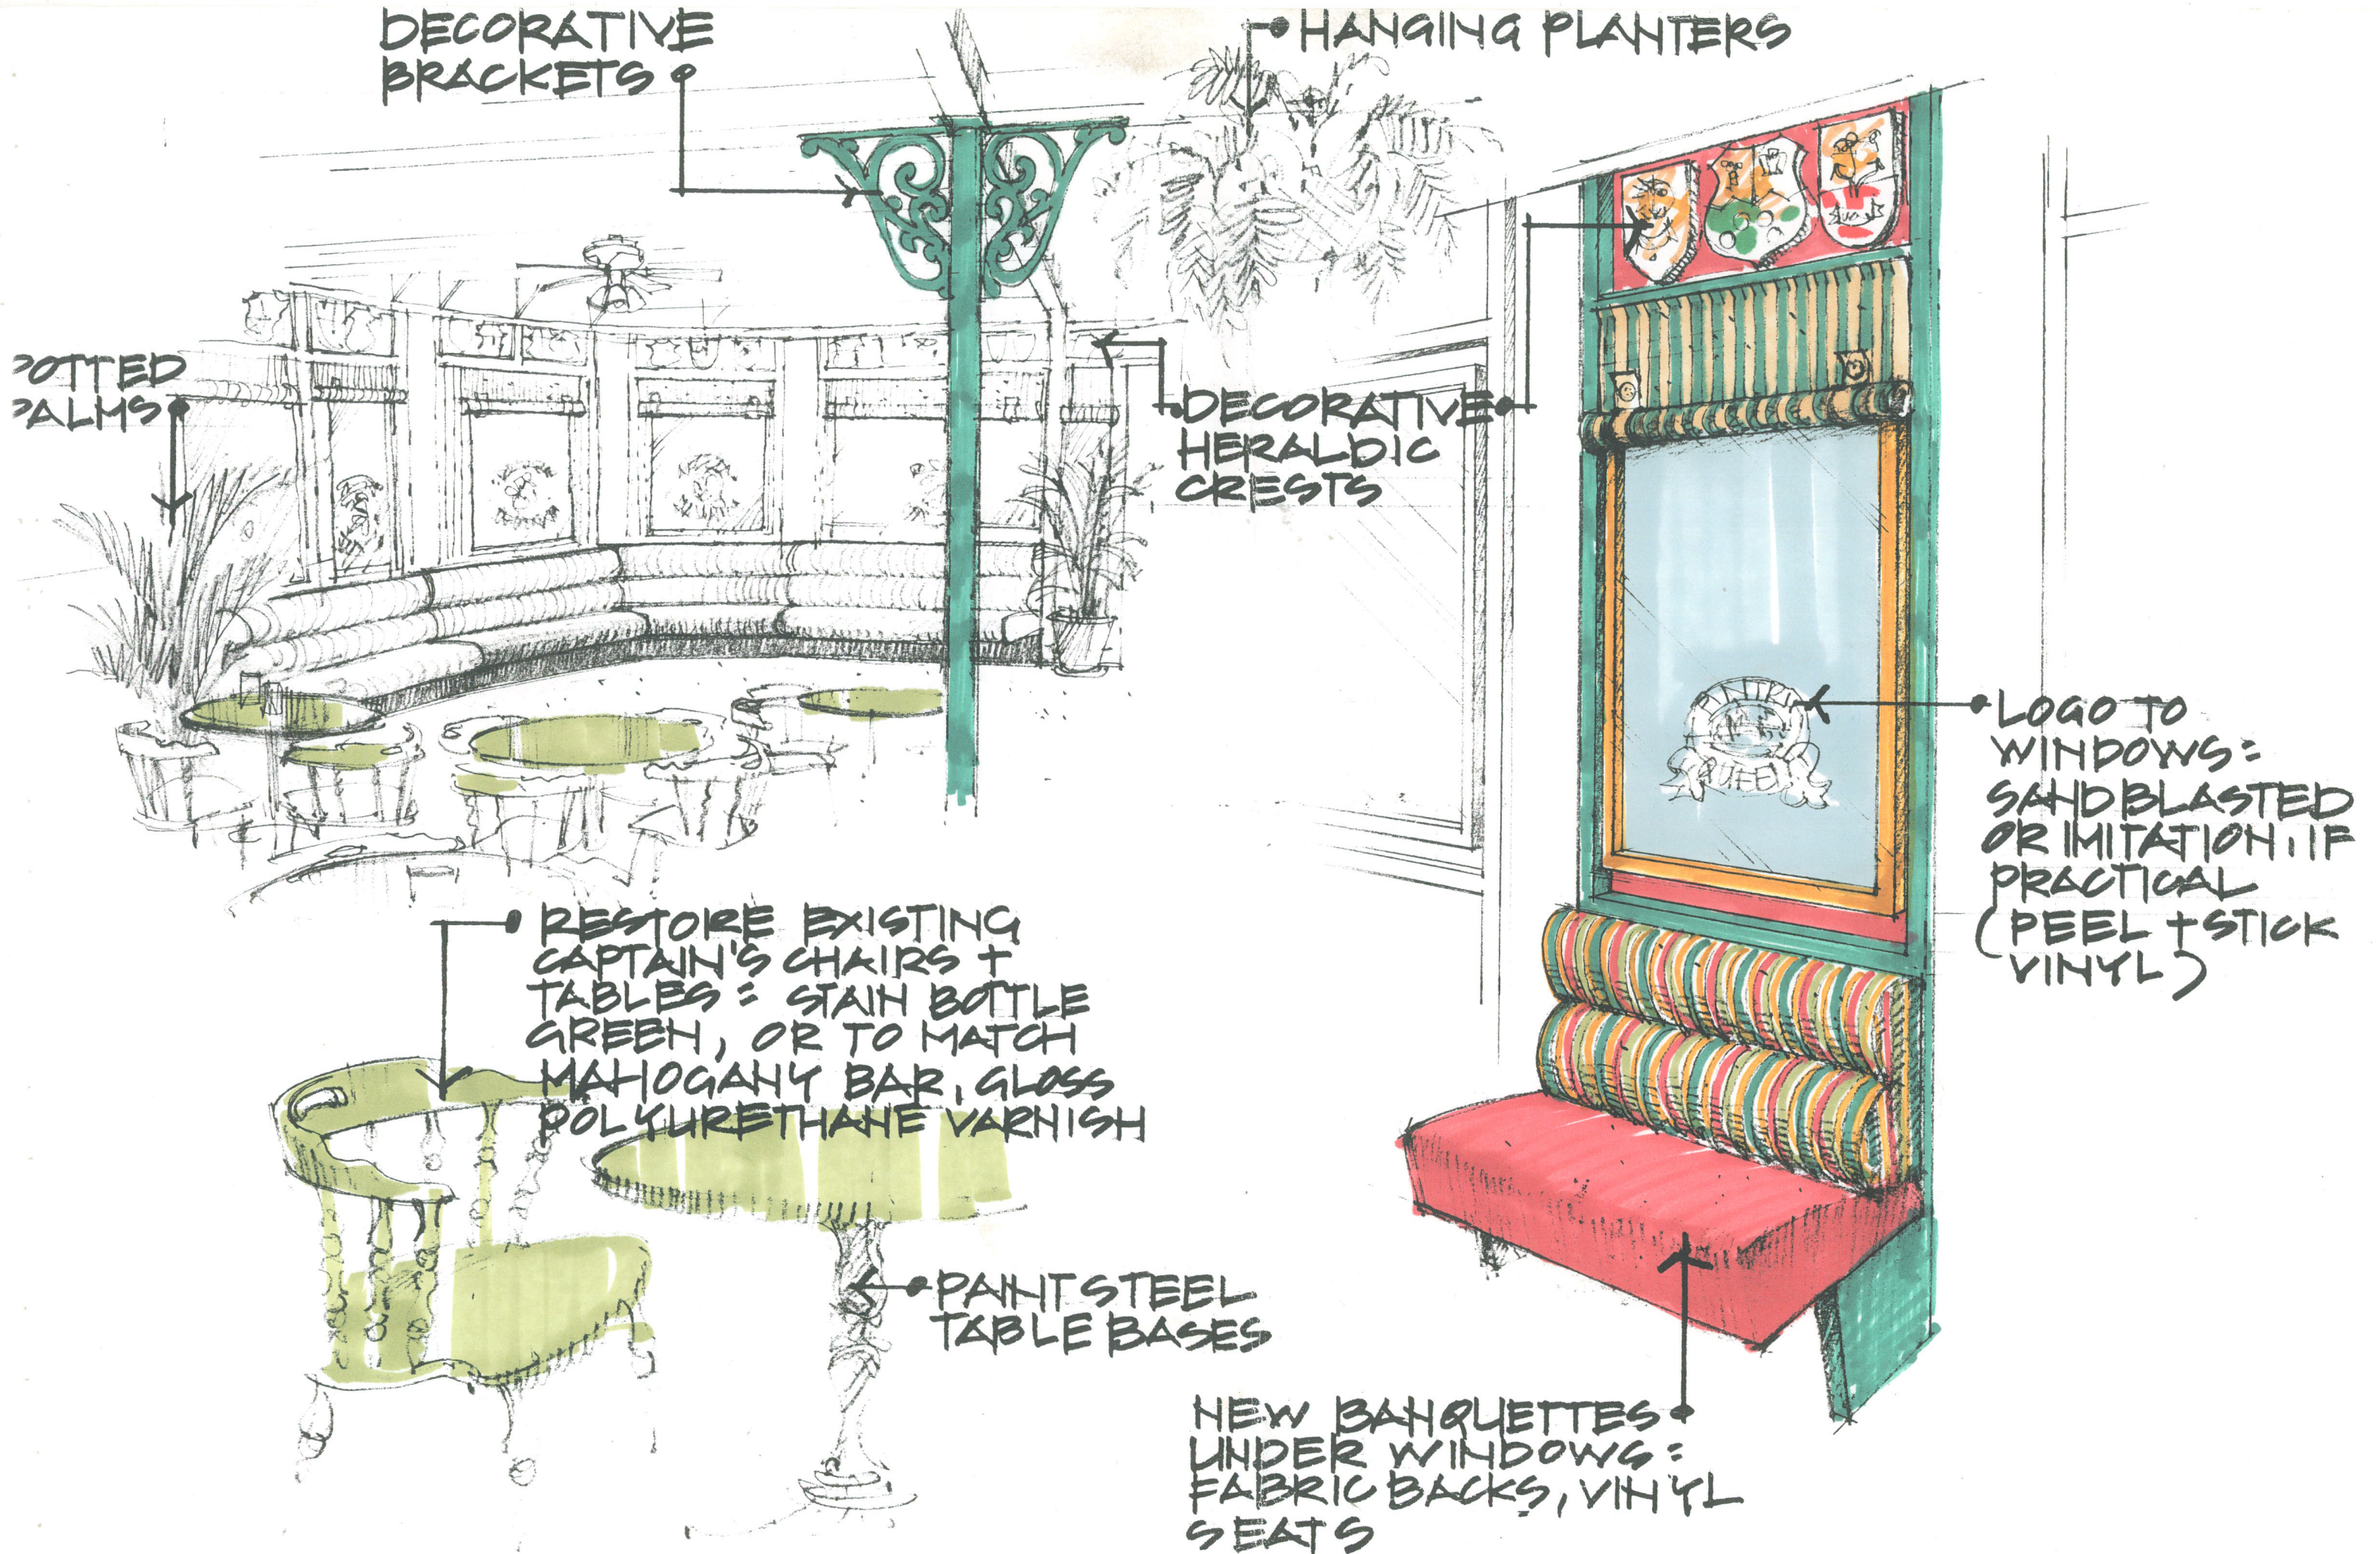

ADD BARSTOOLS

CUSTOM PAINTED CANVASSES
AND SOUVENIR PLATES

HANGING FERN BASKETS

CROWN + CHAIR RAIL
AS TYPICAL

NEW PLASTIC LAMINATE
TABLETOP, COLOUR TO
MATCH CHAIR SEATS

REFURBISH
TABLE TOPS FOR
NO-TABLECLOTH
SERVICE

REPLACE DANCE FLOOR →
 NEW VINYL WITH
 SIMULATED WOOD
 PARQUET PATTERN

CABARET STAGE

DECORATIVE BRACKETS

HANGING PLANTERS

POTTED PALMS

DECORATIVE HERALDIC CRESTS

LOGO TO WINDOWS =
SANDBLASTED
OR IMITATION, IF
PRACTICAL
(PEEL + STICK
VINYL)

RESTORE EXISTING
CAPTAIN'S CHAIRS +
TABLES = STAIN BOTTLE
GREEN, OR TO MATCH
MAHOGANY BAR, GLOSS
POLYURETHANE VARNISH

PAINT STEEL
TABLE BASES

NEW BANQUETTES
UNDER WINDOW =
FABRIC BACKS, VINYL
SEATS

HANG COLOURFUL, PATTERNED PENNANTS FROM MASTS + EXTERIOR RAILINGS

LOGO TO BE DESIGNED FOR USE IN ALL PROMOTIONAL MATERIAL AND AS WINDOW DECORATION: SANDBLASTED TO GLASS, OR AS IMITATION SANDBLASTING ON VINYL DECAL APPLIED TO GLASS, IF PRACTICAL.

DECORATIVE PLANTER COVERS CONSTRUCTED FROM 'WOVEN' SHEET METAL AND PAINTED