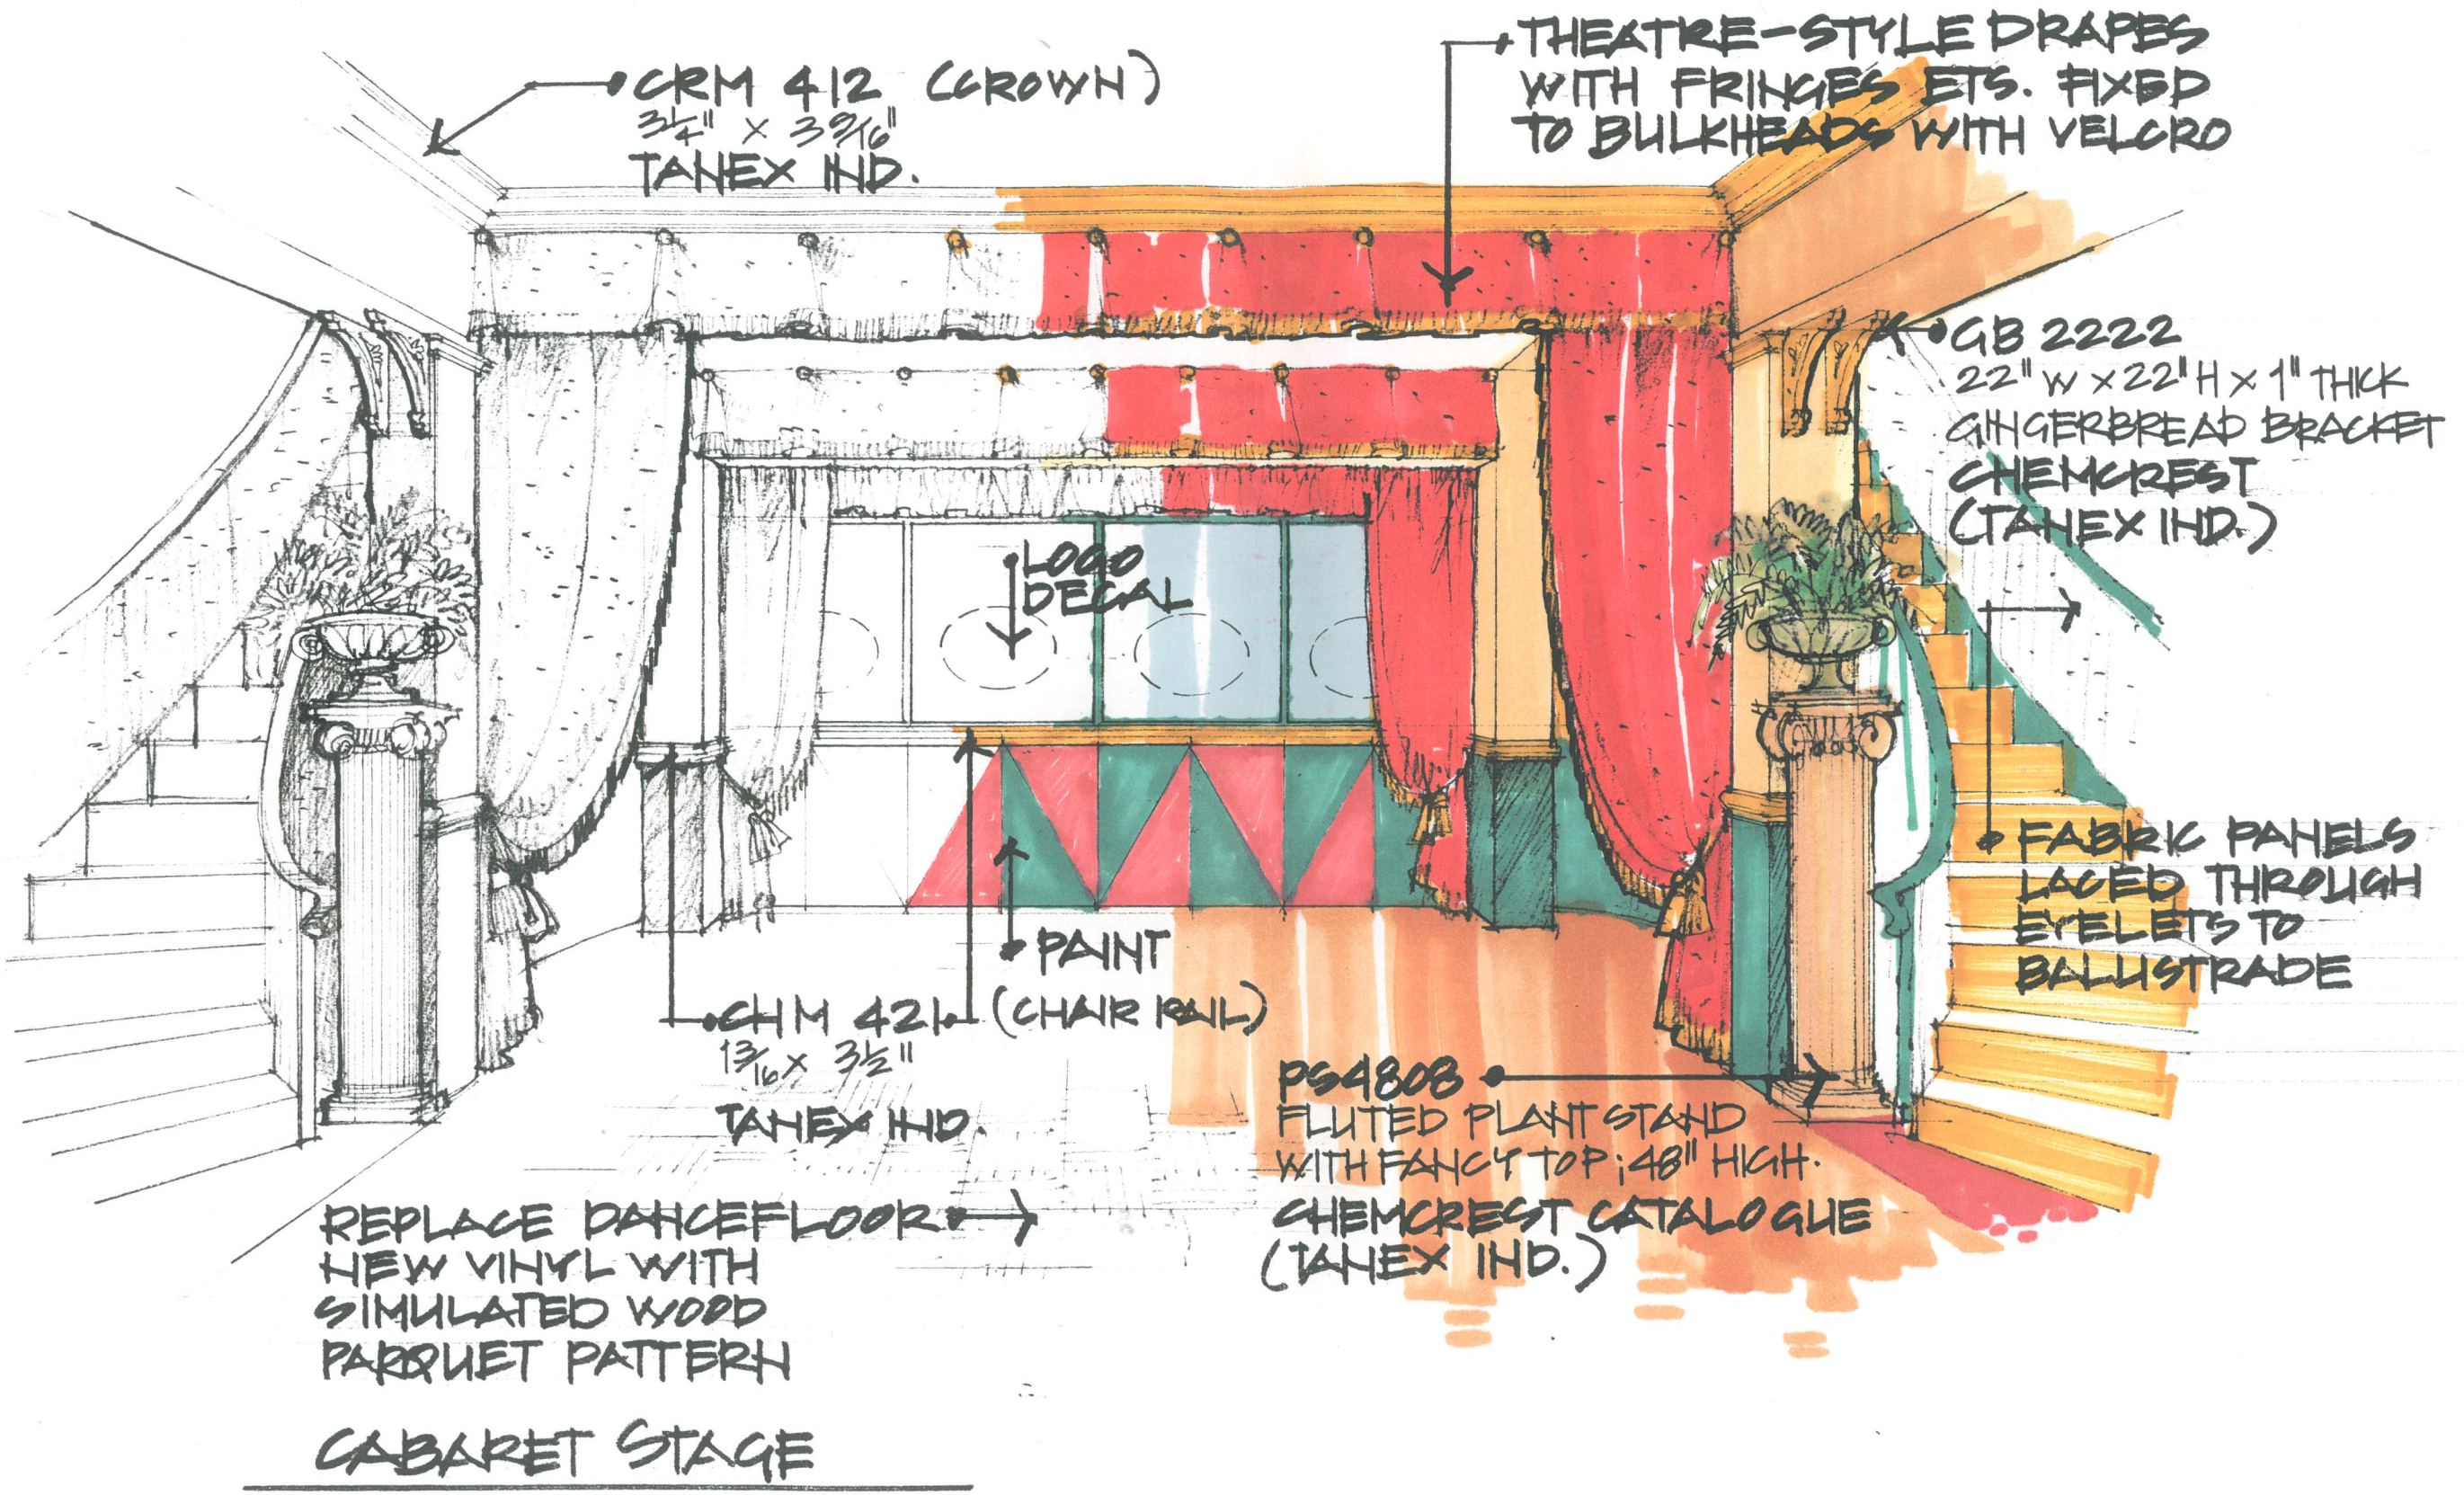

← ADD CROWN BRACKETS
AND CRESTINGS AS PER
SKETCHES
ALSO CHAIR RAIL

REPLACE CERAMIC TILE

SANDBLASTED TINTED
GLASS SCREEN WITH BRASS
POSTS TO CONCEAL EQUIPMENT
+ APPLIANCES

CLAD BAR COUNTER
WITH MAHOGANY VENEERED
PANELLING TO MATCH BAR
IN ADJOINING PUB

ADD BARSTOOLS

CUSTOM PAINTED CANVASSES
AND SOUVENIR PLATES

HANGING FERN BASKETS

CROWN + CHAIR RAIL
AS TYPICAL

NEW PLASTIC LAMINATE
TABLETOP, COLOUR TO
MATCH CHAIR SEATS

REFURBISH
TABLE TOPS FOR
NO-TABLECLOTH
SERVICE

NEW OAK HOUSING
(FINISH TO MATCH CHAIRS)
NCM 324
1 3/16" x 1 3/8"
(TANEX IND.)

CRM 412 (CROWN)
 3 1/4" x 3 9/16"
 TANEX IND.

THEATRE-STYLE DRAPES
 WITH FRINGES ETC. FIXED
 TO BULKHEADS WITH VELCRO

GB 2222
 22" W x 22" H x 1" THICK
 GINGERBREAD BRACKET
 CHEMCREST
 (TANEX IND.)

RESTORE EXISTING
CAPTAIN'S CHAIRS +
TABLES = STAIN BOTTLE
GREEN, OR TO MATCH
MAHOGANY BAR, GLOSS
POLYURETHANE VARNISH

PAINT STEEL
TABLE BASES

NEW BANQUETTES
UNDER WINDOW =
FABRIC BACKS, VINYL
SEATS

HANG COLOURFUL, PATTERNED PENNANTS FROM MASTS + EXTERIOR RAILINGS