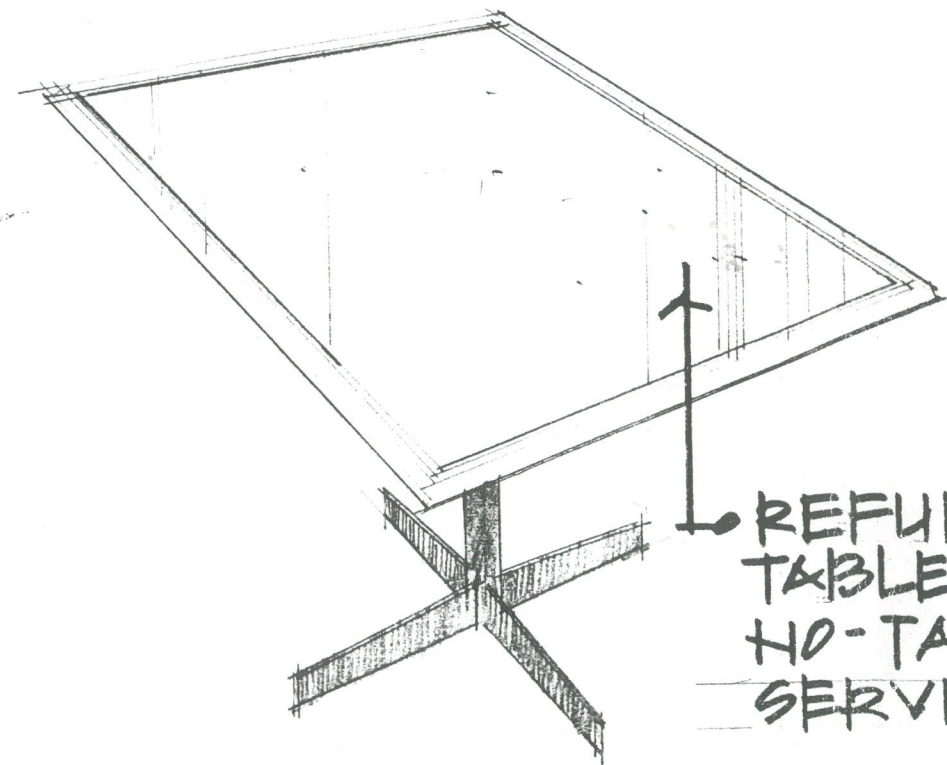

ADD BARSTOOLS

CUSTOM PAINTED CANVASSES
AND SOUVENIR PLATES

HANGING FERN BASKETS

CROWN + CHAIR RAIL
AS TYPICAL

NEW PLASTIC LAMINATE
TABLETOP, COLOUR TO
MATCH CHAIR SEATS

REFURBISH
TABLE TOPS FOR
NO-TABLECLOTH
SERVICE

NEW OAK HOUSING
(FINISH TO MATCH CHAIRS)
NCM 324
1 3/16" x 1 3/8"
(TANEX IND.)

CRM 412 (CROWN)
 3 1/4" x 3 9/16"
 TANEX IND.

THEATRE-STYLE DRAPES
 WITH FRINGES ETC. FIXED
 TO BULKHEADS WITH VELCRO

GB 2222
 22" W x 22" H x 1" THICK
 GINGERBREAD BRACKET
 CHEMCREST
 (TANEX IND.)

LOGO
 DECAL

PAINT

FABRIC PANELS
 LACED THROUGH
 EYELETS TO
 BALUSTRADE

CHM 421 (CHAIR RAIL)
 1 3/16" x 3 1/2"
 TANEX IND.

PS4808
 FLUTED PLANT STAND
 WITH FANCY TOP; 48" HIGH.
 CHEMCREST CATALOGUE
 (TANEX IND.)