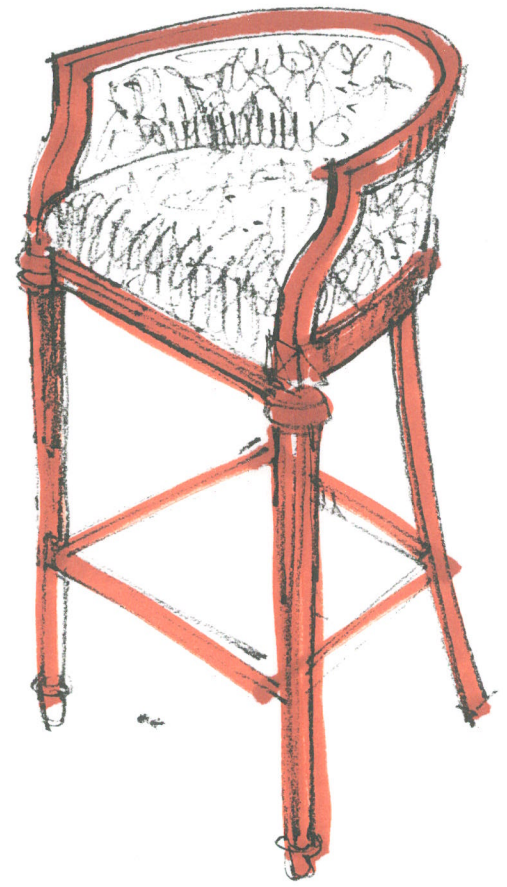

← ADD CROWN BRACKETS
AND CRESTINGS AS PER
SKETCHES
ALSO CHAIR RAIL

REPLACE CERAMIC TILE

SANDBLASTED TINTED
GLASS SCREEN WITH BRASS
POSTS TO CONCEAL EQUIPMENT
+ APPLIANCES

CLAD BAR COUNTER
WITH MAHOGANY VENEERED
PANELLING TO MATCH BAR
IN ADJOINING PUB

ADD BARSTOOLS

CUSTOM PAINTED CANVASSES
AND SOUVENIR PLATES

HANGING FERN BASKETS

CROWN + CHAIR RAIL
AS TYPICAL

NEW PLASTIC LAMINATE
TABLETOP, COLOUR TO
MATCH CHAIR SEATS

REFURBISH
TABLE TOPS FOR
NO-TABLECLOTH
SERVICE

NEW OAK HOUSING
(FINISH TO MATCH CHAIRS)
NCM 324
1 3/16" x 1 3/8"
(TANEX IND.)

CRM 412 (CROWN)
 3 1/4" x 3 9/16"
 TANEX IND.

THEATRE-STYLE DRAPES
 WITH FRINGES ETC. FIXED
 TO BULKHEADS WITH VELCRO

GB 2222
 22" W x 22" H x 1" THICK
 GINGERBREAD BRACKET
 CHEMCREST
 (TANEX IND.)

LOGO TO BE DESIGNED FOR USE IN ALL PROMOTIONAL MATERIAL AND AS WINDOW DECORATION: SANDBLASTED TO GLASS, OR AS IMITATION SANDBLASTING ON VINYL DECAL APPLIED TO GLASS, IF PRACTICAL.

DECORATIVE PLANTER COVERS CONSTRUCTED FROM 'WOVEN' SHEET METAL AND PAINTED